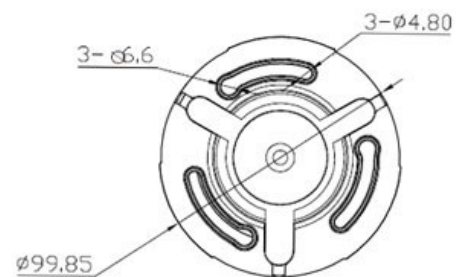

CP- GC-HD10L2-0280

1 MP HDX IR Dome Camera - 20 Mtr.

HDX

Main Features

- 1/4" 1 MP HQIS Pro Image Sensor
- 25/30fps@720P
- Day/Night(ICR), AWB, AGC, BLC
- 2.8mm Lens
- IR Range of 20 Mtr.

CP- GC-HD10L2-0280

1 MP HDX IR Dome Camera - 20 Mtr.

HDX

Feature

Image Sensor
Minimum Illumination
Shutter Speed
White Balance
Lens
Gain Control(AGC)
S/N Ratio
Video Streaming
Video Output
ICR
IR
No. of IR LEDs
Operating Temperature
Power Source
Power Consumption
Dimension
Weight

Specification

1/4" 1 MP HQIS Pro Image Sensor
Color (0.1Lux), White and Black (0Lux IR LED On)
1/50(1/60)-1/100000s
Auto
2.8mm
Auto
52dB (AGC OFF/BW OFF)
720P@25 fps
1.0Vp-p75Ω
Supports
IR Range of 20 Mtr.
24
-10°C~+50°C
DC12V
0.4W(2.5W after IR LED Powered on)
99.85mm x 99.85mm x 69.80mm
0.15 kG.